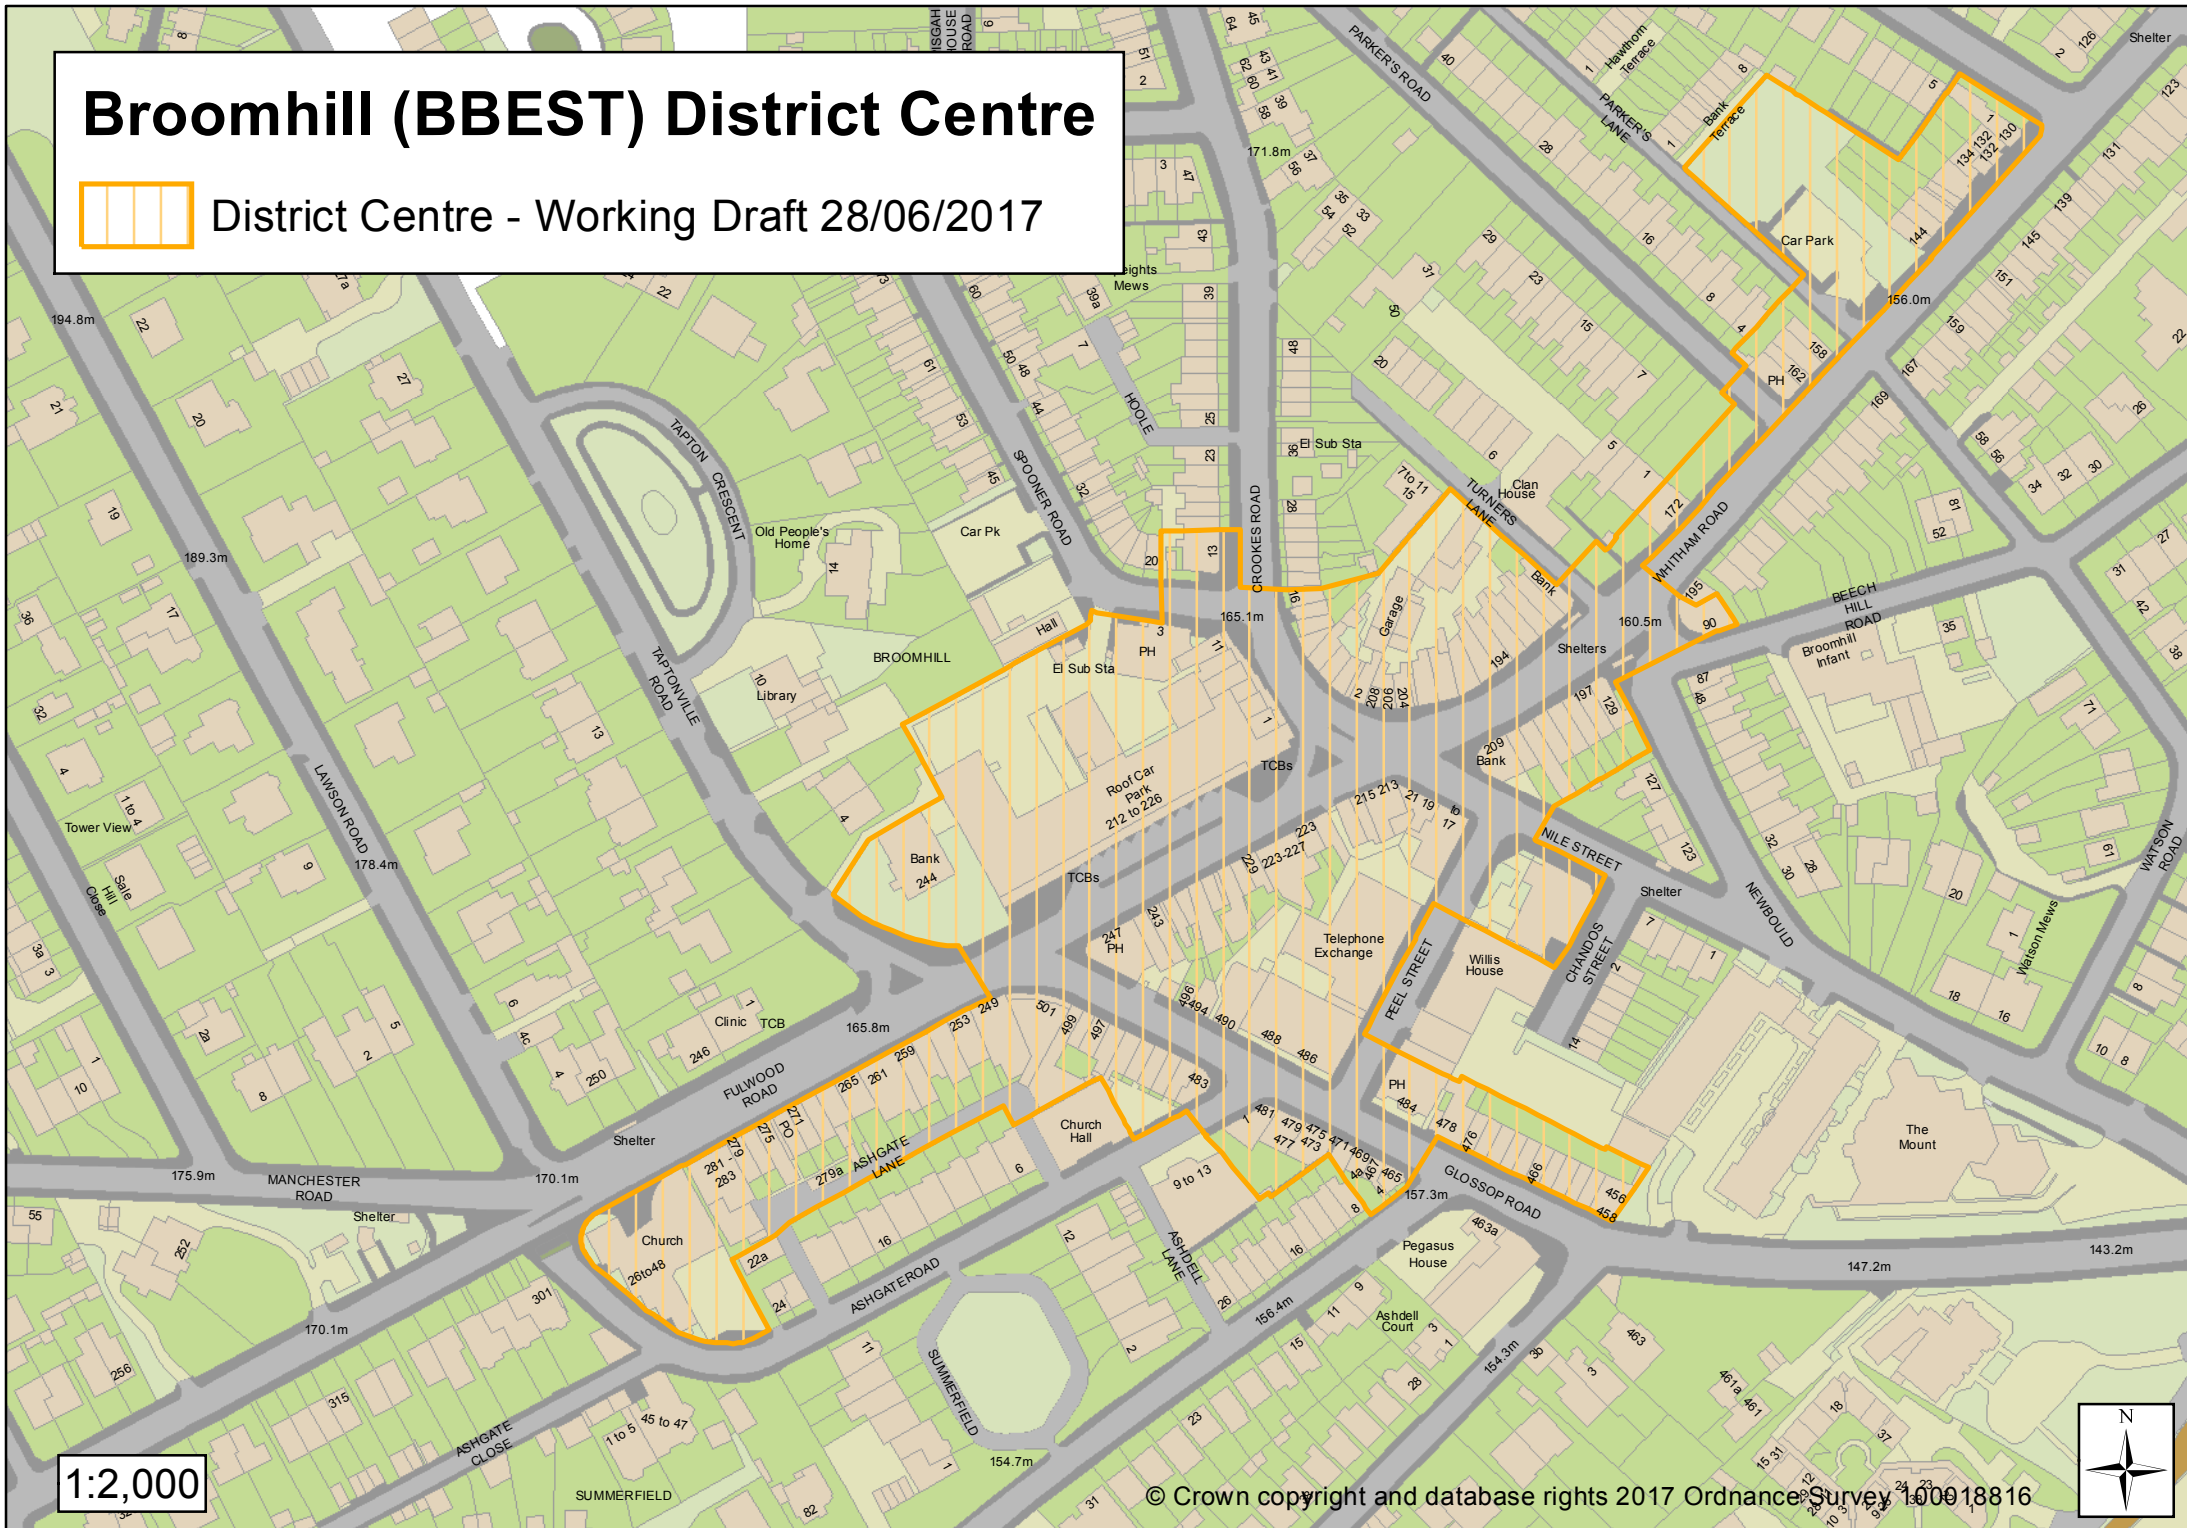

Broomhill (BBEST) District Centre

District Centre - Working Draft 28/06/2017

1:2,000